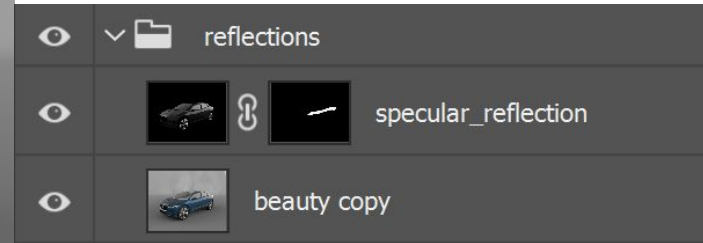

Reflection Enhancement

original

Enhancement to reflection of light on the side

Ambient Occlusion Modification

original

Enhancement to ambient occlusion shadows

Shadow Modification

original

Enhancement to shadows under car

Background Color Change

original

Change of background color

Detail Enhancement

original

Front rim color changed

Depth-of-Field Modifications

original

Front focus