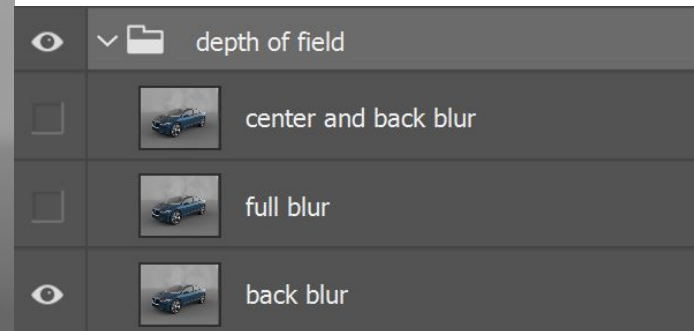

Enhancement to shadows under car

Background Color Change

original

Change of background color

Detail Enhancement

original

Front rim color changed

Depth-of-Field Modifications

original

Front focus