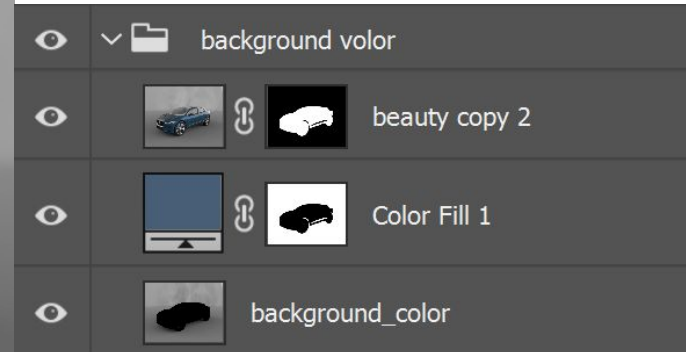

Reflection Enhancement

original

Enhancement to reflection of light on the side

Ambient Occlusion Modification

original

Enhancement to ambient occlusion shadows

Shadow Modification

original

Enhancement to shadows under car

Background Color Change

original

Change of background color

Detail Enhancement

original

Front rim color changed

Depth-of-Field Modifications

original

Front focus