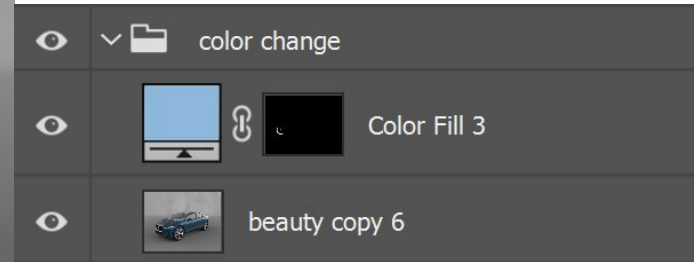

Enhancement to shadows under car

Background Color Change

original

Change of background color

Detail Enhancement

original

Front rim color changed

Depth-of-Field Modifications