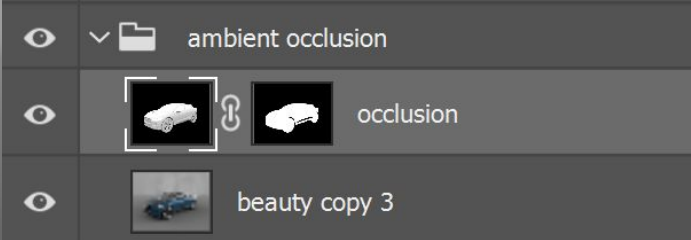

Reflection Enhancement

original

Enhancement to reflection of light on the side

Ambient Occlusion Modification

original

Enhancement to ambient occlusion shadows

Shadow Modification

original

Enhancement to shadows under car

Background Color Change

original

Change of background color

Detail Enhancement

original

Front rim color changed

Depth-of-Field Modifications

original

Front focus