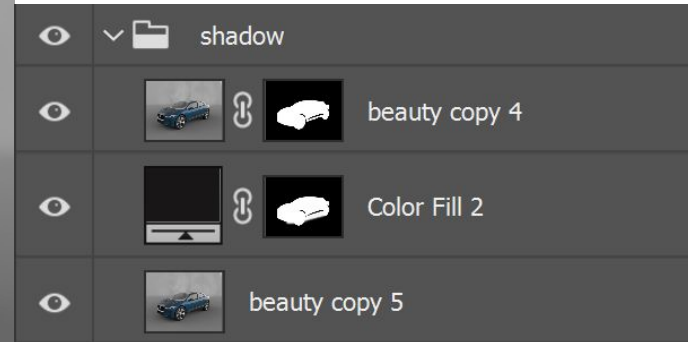

Reflection Enhancement

original

Enhancement to reflection of light on the side

Ambient Occlusion Modification

original

Enhancement to ambient occlusion shadows

Shadow Modification

original

Enhancement to shadows under car

Background Color Change

original

Change of background color

Detail Enhancement

original

Front rim color changed

Depth-of-Field Modifications

original

Front focus